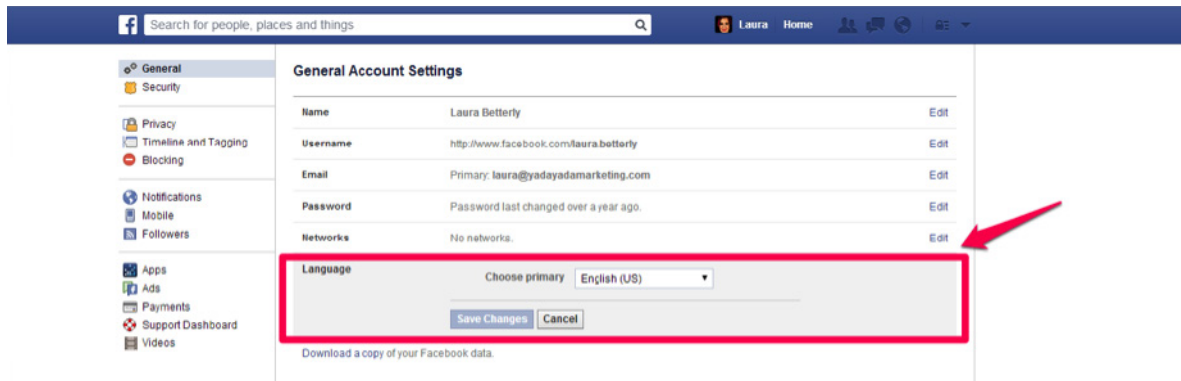

TRAFFIC GENESIS GRAPH SEARCH CHECKLIST

1. SET UP GRAPH SEARCH

If you're non US based, go to **Settings** and set up

Set your language to **English US**

2. GRAPH SEARCHES

- People who like *(insert topic or page)*
- Pages liked by people who like *(insert topic or page)*
- Groups joined by people who like *(insert topic or page)*
- Products liked by people who like *(insert topic or page)*
- Interests liked by people who like *(insert topic or page)*
- Posts by people who like *(insert topic or page)*
- Pages similar to *(insert page)*